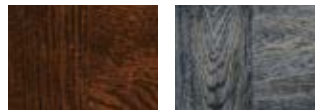

FEATURES

- The finished steel surface simulates a real stained door without the hassles of staining and the ongoing maintenance of wood.
- For Gallery® Steel, Bridgeport™ Steel and Classic™ Steel doors, the woodgrain pattern runs horizontal along the rails and vertical along the stiles and panels for an authentic, natural look, while on the Canyon Ridge® and Modern Steel™ doors, the woodgrain runs uni-directional for an authentic, architecturally accurate look.
- Available in Walnut, Dark, Cherry, Medium and Slate Finishes that complement entry doors, shutters and other exterior stained wood products.
- The exterior surface texture complements the woodgrain pattern being used. For Gallery® Steel 3-Layer, Bridgeport™ Steel 3-Layer and Classic™ Steel Premium doors, a stucco texture accentuates the bi-directional pattern.
- For Gallery® Steel 1 & 2-Layer, Bridgeport™ Steel 1 & 2-Layer, Canyon Ridge® and Modern Steel™ doors, a woodgrain surface texture helps to make the door appear more true to life.
- Modern Steel™ Ultra-Grain® Plank finishes are offered on select Modern Steel™ 3-Layer flush doors. The horizontal planks bring a reclaimed wood look appearance.
- Available for select WINDCODE® applications.

Window frames, grilles and inserts are color matched to coordinate with each finish. All window options are available.

FINISHES

CANYON RIDGE® CARRIAGE HOUSE 4-LAYER AND CANYON RIDGE® LOUVER* ULTRA-GRAIN® CYPRESS FINISHES

Walnut Finish Medium Finish Slate Finish

GALLERY® STEEL 3-LAYER AND BRIDGEPORT™ STEEL 3-LAYER ULTRA-GRAIN® OAK FINISHES

Walnut Finish Dark Finish Medium Finish Slate Finish

GALLERY® STEEL 1 & 2-LAYER AND BRIDGEPORT™ STEEL 1 & 2-LAYER ULTRA-GRAIN® OAK FINISHES*